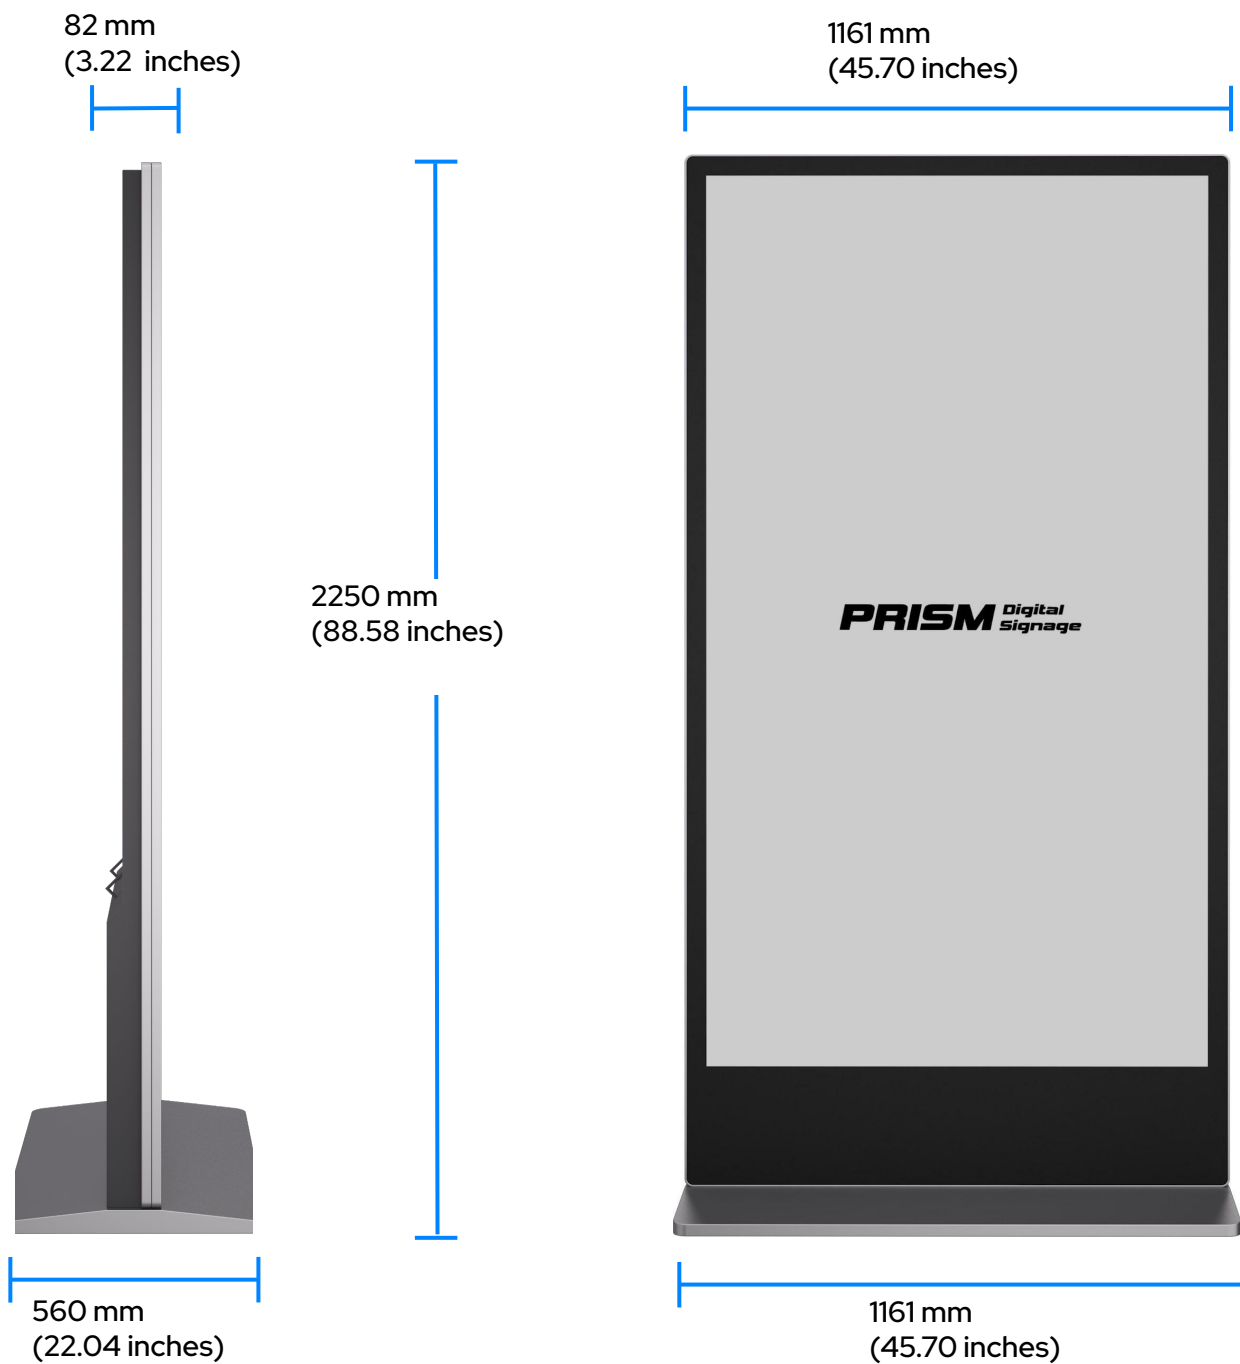

PRISM | Hardware Brochure

Super Slim Profile

The ultra-slim profile of this digital signage unit offers a sleek, contemporary design that seamlessly integrates into any environment. Its minimalist aesthetic provides a sophisticated and polished look, making it perfect for modern spaces where style and functionality meet. This cutting-edge design not only enhances the visual appeal but also ensures a space-saving solution without compromising on performance. Ideal for high-end retail, corporate settings, or any venue looking to make a statement with a clean, professional appearance.

Multiple Input Ports

This digital signage comes equipped with multiple input ports, including HDMI, USB, and other versatile options, to ensure seamless content access and easy integration with various devices. Whether you're connecting media players, laptops, or external storage, the wide range of inputs provides maximum flexibility for displaying your content with ease. This feature enhances the overall functionality, making it simple to update, manage, and deliver multimedia content from a variety of sources, ensuring your signage remains adaptable to changing needs and technologies.

MaxView 86 Indoor Billboard Display

Height: 2250 mm (88.58 inches)
Thickness: 82 mm (3.22 inches)
Width: 1161 mm (45.70 inches)
Base Depth: 560 mm (22.04 inches)

PRISM

Shop online with confidence. To check out an online demo of our software, visit our YouTube page.