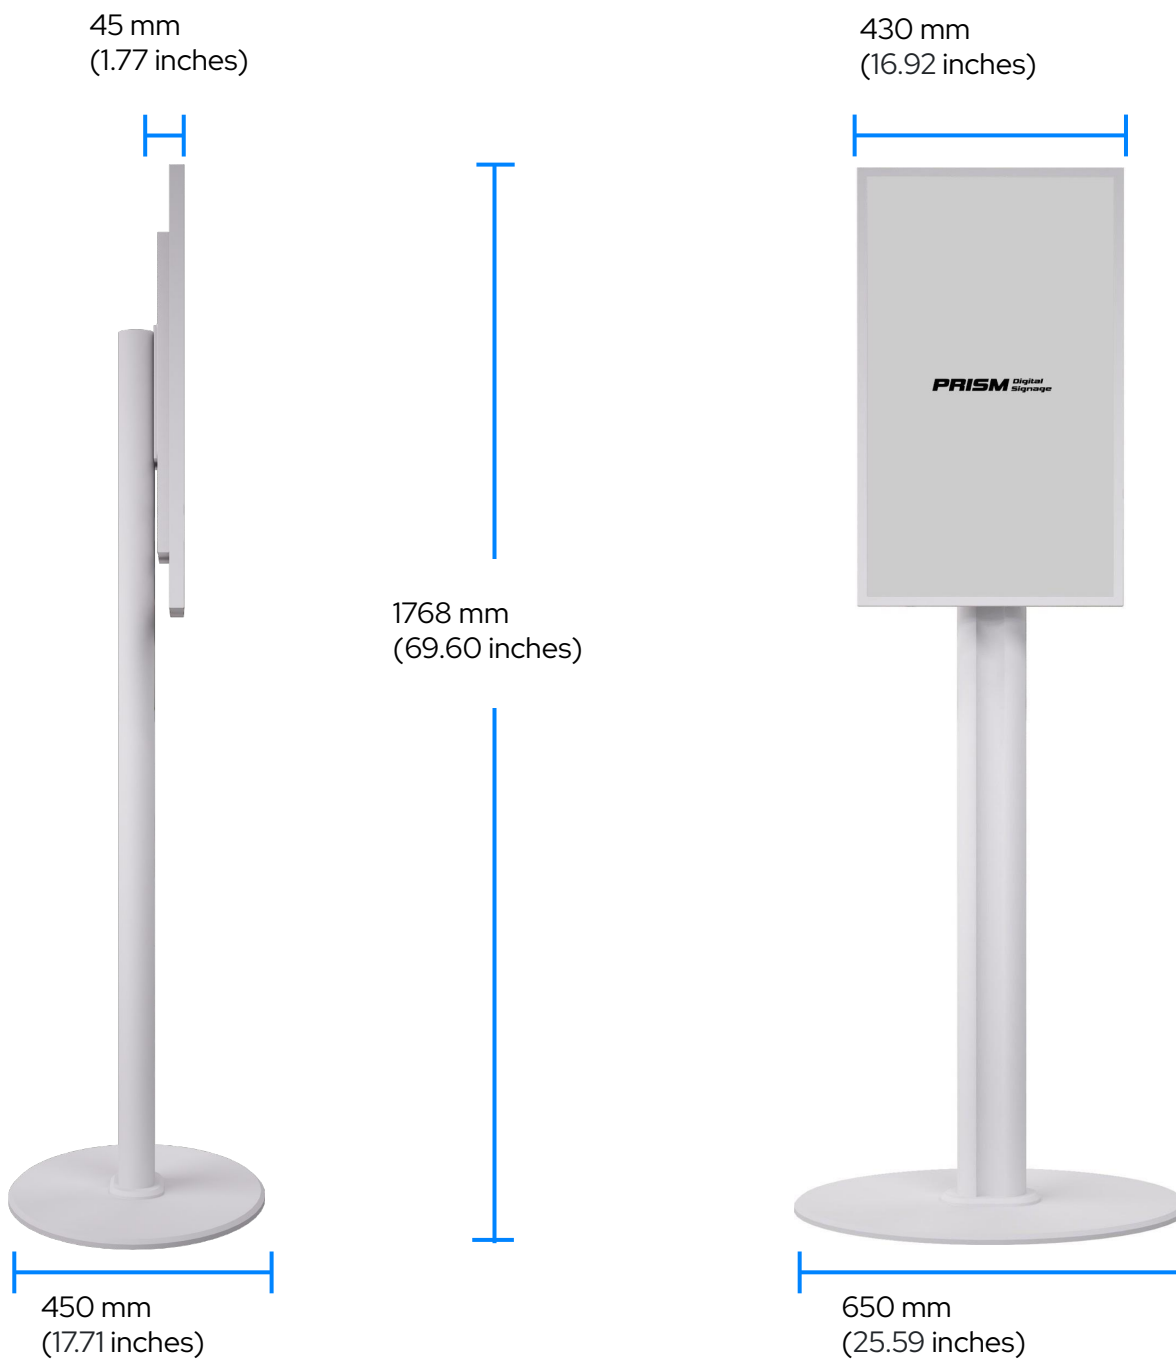

Adjustable Telescopic Pole for Flexible Height Customization

This display is equipped with an adjustable telescopic pole, offering flexible height adjustments to suit various viewing needs and environments. Whether you need to raise or lower the screen, the easy-to-use telescopic mechanism ensures smooth transitions to the desired height. Paired with a sturdy round base, the pole guarantees stable positioning, even in high-traffic areas. This combination of flexibility and stability makes it perfect for retail spaces, trade shows, or any setting where adaptable display positioning is essential for optimal viewer engagement.

Optimized for Indoor Environments with Modern, Innovative Design

Tailored specifically for indoor use, this digital signage solution is ideal for various settings such as retail stores, offices, lobbies, and restaurants. Its sleek, modern design blends seamlessly into any interior space, offering an innovative platform to deliver essential information or promotional content. Whether used for advertising, wayfinding, or customer engagement, this signage provides a cutting-edge solution for dynamic content display, ensuring your messages are presented in a visually appealing and impactful way. Perfect for any business seeking to elevate its in-store communication.

Digital Pro Pedestal 32

Height: 1768 mm (69.60 inches)
Thickness: 45 mm (1.77 inches)
Width: 430 mm (16.92 inches)
Base Depth: 450 mm (17.71 inches)
Base Width: 650 mm (25.59 inches)

PRISM

Shop online with confidence. To check out an online demo of our software, visit our YouTube page.