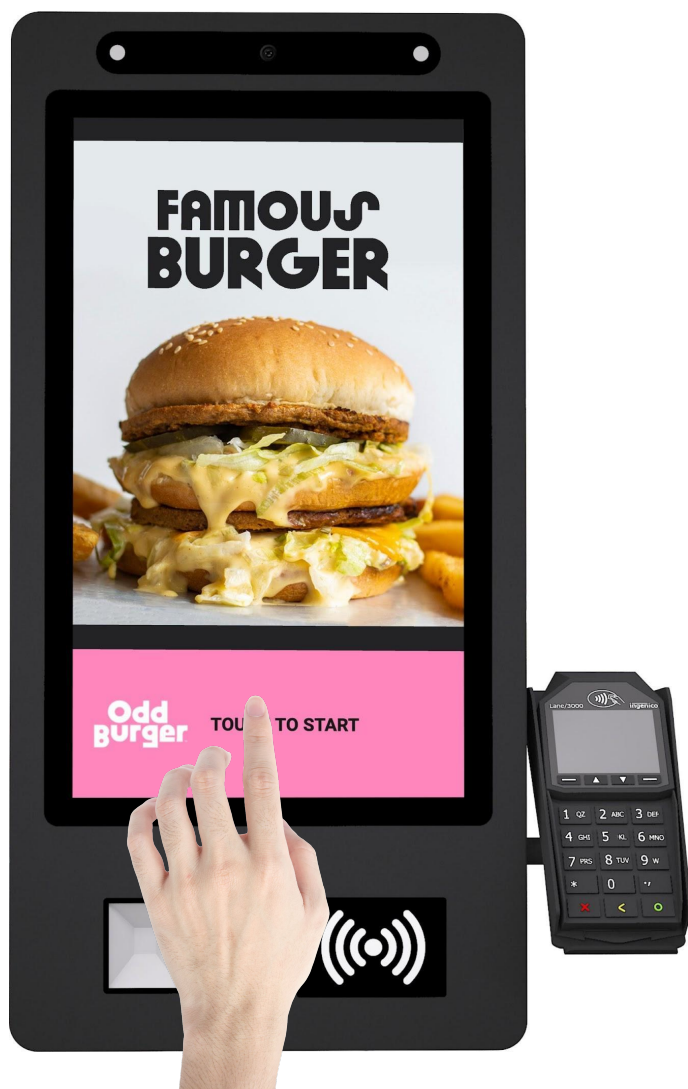

Capacitive Outdoor Touchscreen

Yes, you read that right, Ultra accurate PCAP touchscreen technology with less than 5ms. response time is now part of our 21.5" Outdoor Self Ordering Kiosk. Now your customer fingers will glide more smoothly on the self service kiosk when ordering.

Designed to work in rugged, outdoor environments. high readability and durability even after thousands of hours of exposure to direct sunlight.