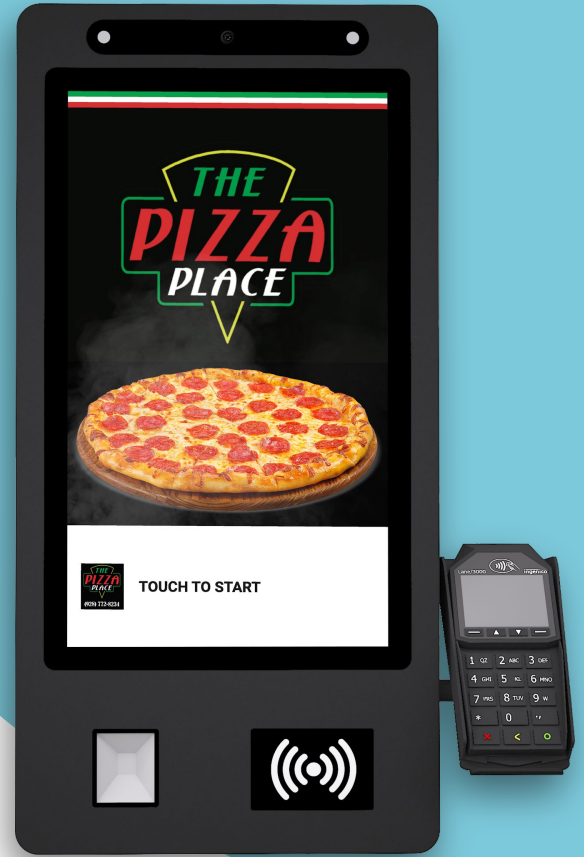

The World's First Outdoor Self Order Kiosk Designed for Food Trucks

Food Truck Self Order Kiosk & POS

TABLE OF CONTENTS

Self Checkout Kiosks for Food Truck

- Brochure
- Technical Specifications
- Summary
- Contact Details

TOP FEATURES

PRISM | Brochure

Food Truck Self Order Kiosk & POS

Turn Your Food Truck Dream into Reality with Eflyn's Outdoor Self-Checkout Kiosk

That's right, your much-awaited dream of a self-checkout kiosk in your food truck has just come true. Eflyn is now offering a complete IP55 Rated High Brightness, 21.5" Outdoor Self Checkout Kiosk with a powerful and robust food truck point of sale systems.

Higher Sales . Less Wait Time . Faster Checkout

Food truck point of sale systems designed to generate higher sales, less wait time and faster checkout

Eflynn Self Order Kiosk for Food Truck is packed with a Food truck pos software. This thoughtfully engineered interface has important touch points to help your customers complete any order instantly. This food truck POS has everything that a food truck owner can ask for. Important touchpoints for in-cart upsell, specials, promotions, BOGO, and many custom discounts to help you achieve more than your average ticket size. Now you don't have to worry about training your staff how to do upsell. The system even collects tips from your generous customers.

Self Checkout Kiosk . QR Code Ordering and POS

All-In-One Cloud Based Retail Self Checkout on Mobile and Kiosk

A complete solution for Food Truck offering your customers Self Checkout Kiosk, QR Code Ordering and POS. Offer your customers the convenience of self-checkout through our 21.5" food truck kiosk. Additionally, enable QR code ordering, allowing customers to place orders directly from their mobile devices. Want to accept cash? No problem. Our system also includes a cashier extension with a point of sale device and cash drawer, ensuring you can accommodate all payment methods efficiently.