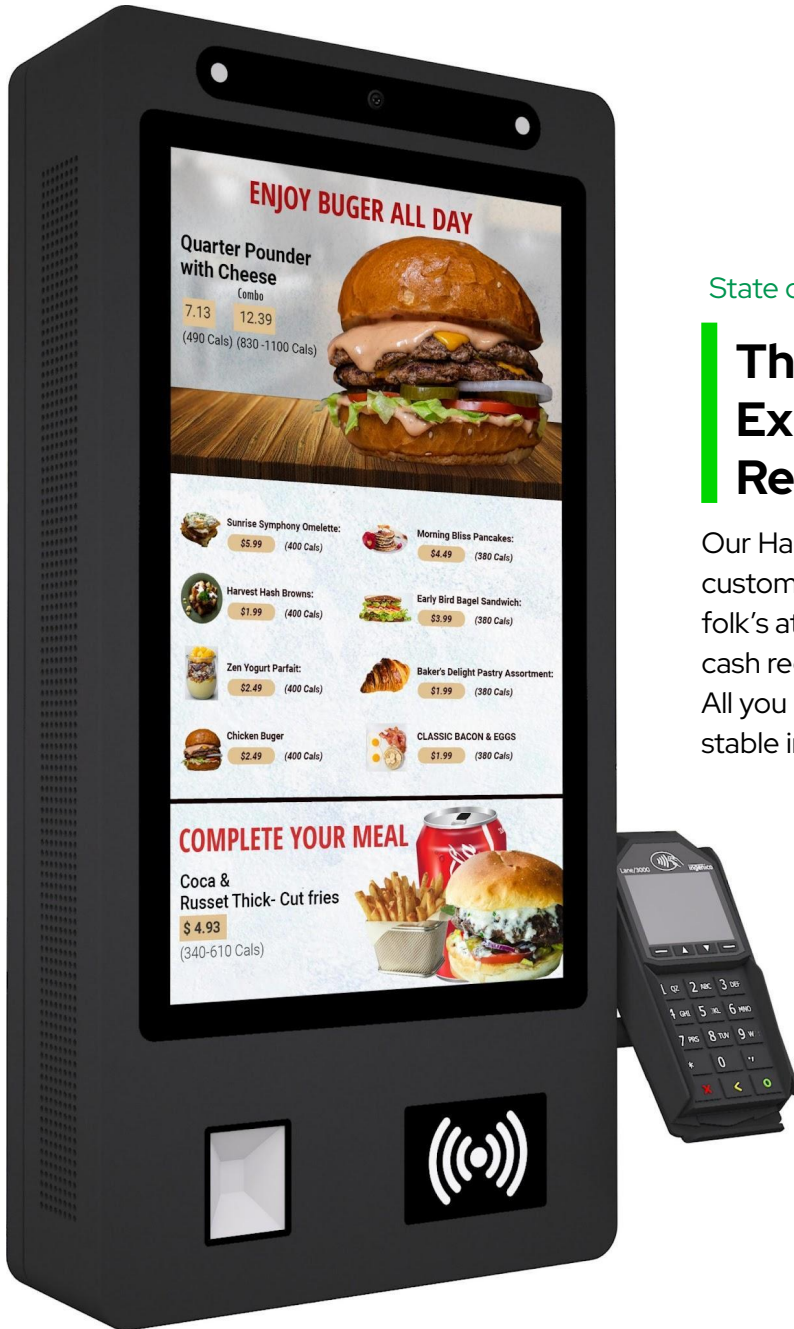

Self Checkout Kiosk . QR Code Ordering and POS

All-In-One Cloud Based Retail Self Checkout on Mobile and Kiosk

A complete solution for Food Truck offering your customers Self Checkout Kiosk, QR Code Ordering and POS. Offer your customers the convenience of self-checkout through our 21.5" food truck kiosk. Additionally, enable QR code ordering, allowing customers to place orders directly from their mobile devices. Want to accept cash? No problem. Our system also includes a cashier extension with a point of sale device and cash drawer, ensuring you can accommodate all payment methods efficiently.

Galito's

**Scan &
Order At Table**

WE ACCEPT

VISA mastercard AMERICAN EXPRESS

Apple Pay Google Pay

State of the Art Hardware

**Thoughtfully Engineered,
Expertly Crafted, Completely
Reliable**

Our Hardware has designed to keep you and your customer in mind. A tiny example of how thoughtful folk's at Eflynn. Food truck pos, self order kiosk, KDS, cash register, and payment devices all come with WiFi. All you need is a 4G/5G modem and router to have a stable internet connection all through the day.

Shine in any light

Large 21.5" Ultra High Brightness Screen

Crystal clear and crisp readability under direct sunlight. An ultra-high 1500 nits brightness LCD display designed to work in rugged, outdoor environments. High readability and durability even after thousands of hours of exposure to direct sunlight. Run your promotions, ads, videos, and your entire menu, there's plenty of space.